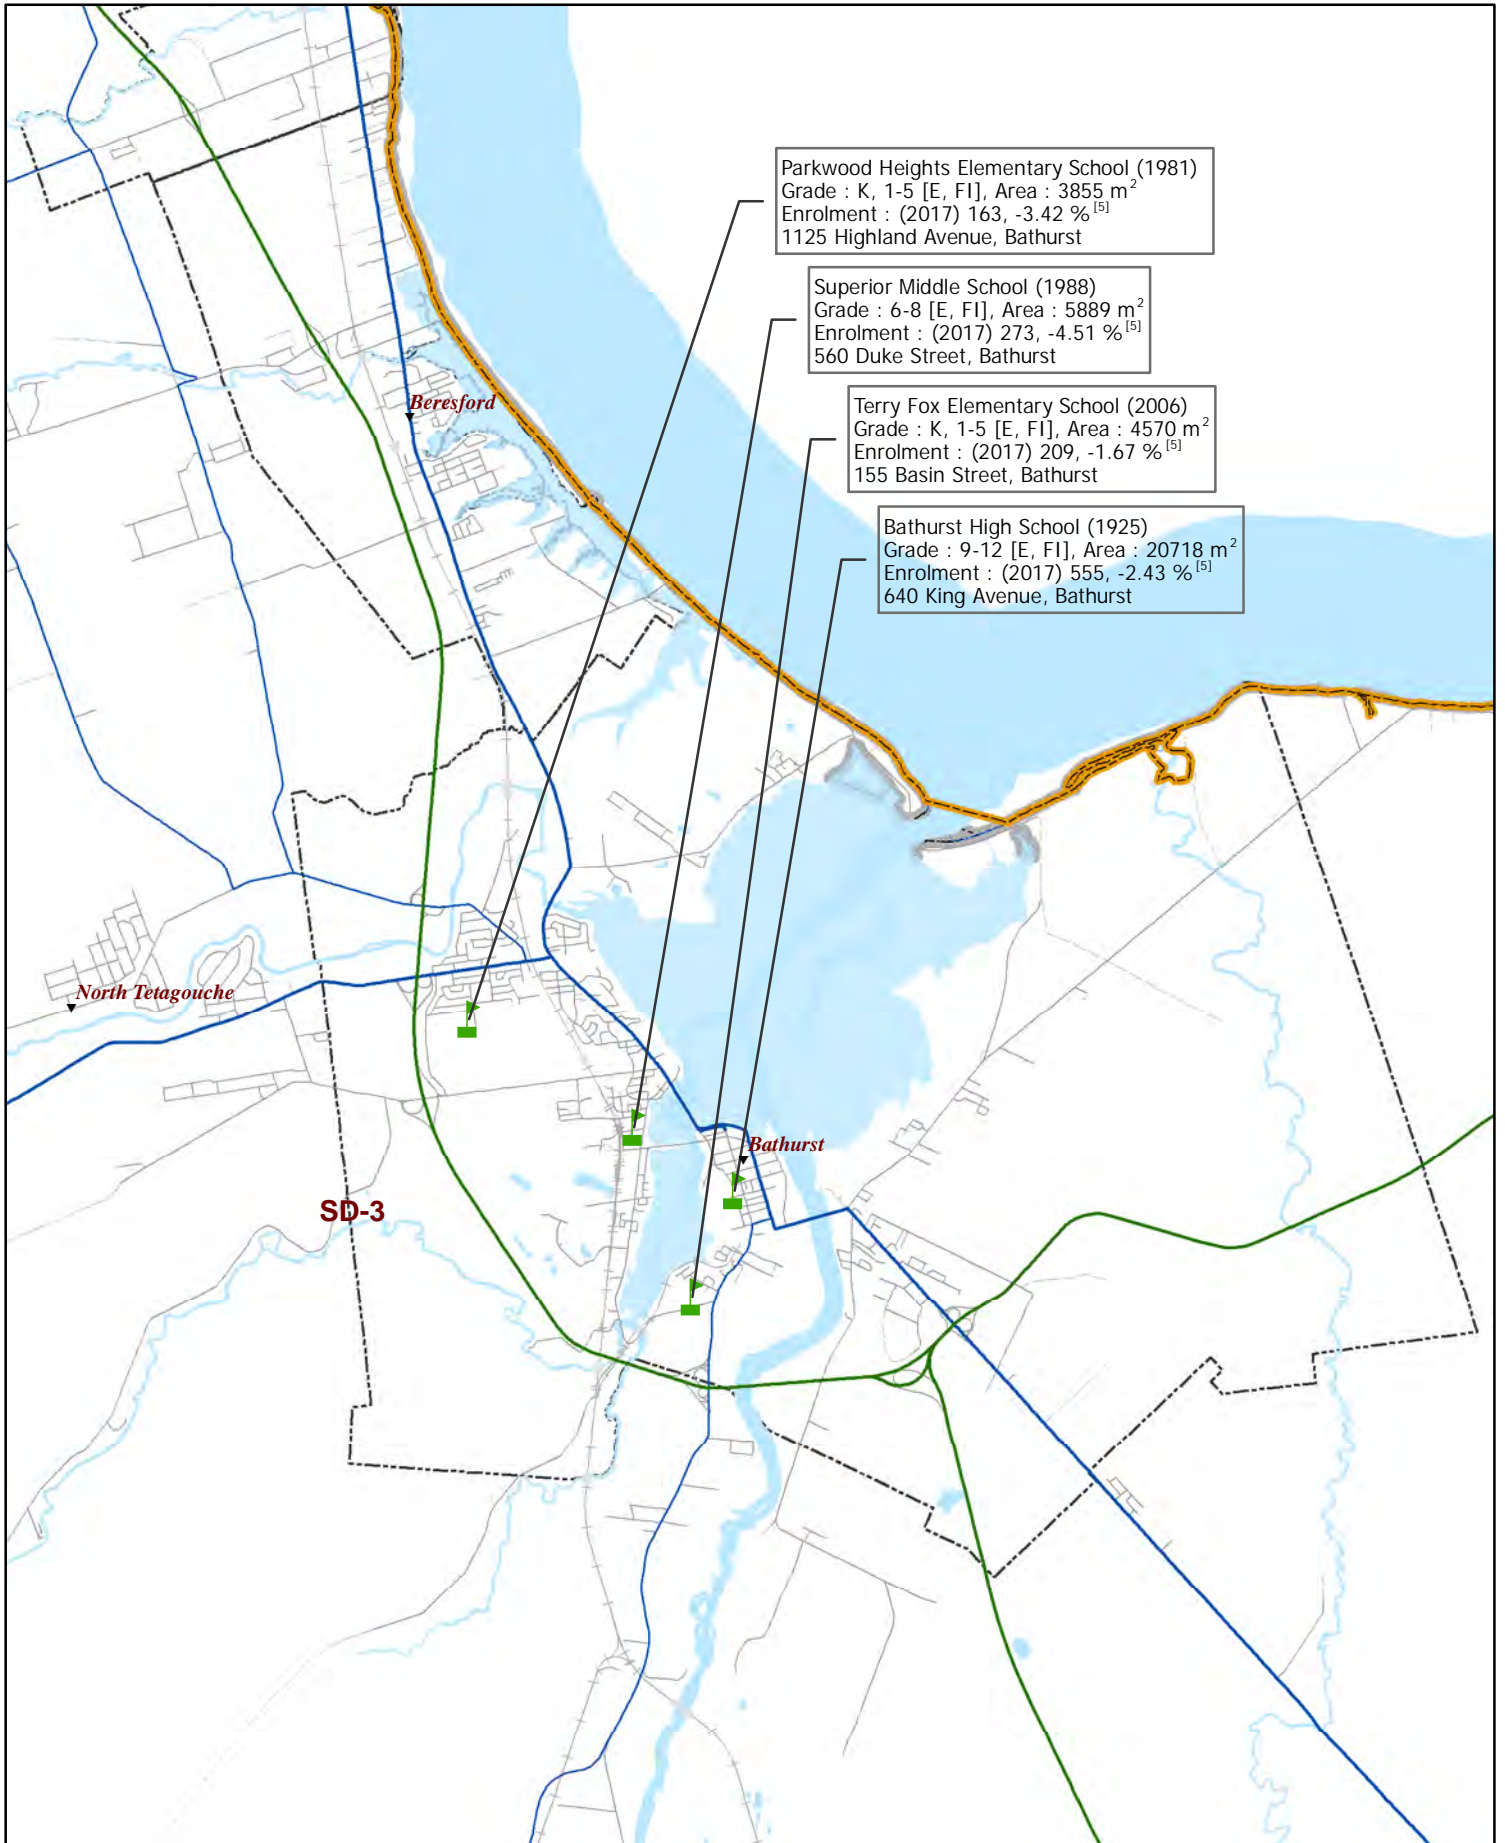

Anglophone North - Bathurst Area

Parkwood Heights Elementary School (1981)
Grade : K, 1-5 [E, FI], Area : 3855 m²
Enrolment : (2017) 163, -3.42 %^[5]
1125 Highland Avenue, Bathurst

Superior Middle School (1988)
Grade : 6-8 [E, FI], Area : 5889 m²
Enrolment : (2017) 273, -4.51 %^[5]
560 Duke Street, Bathurst

Terry Fox Elementary School (2006)
Grade : K, 1-5 [E, FI], Area : 4570 m²
Enrolment : (2017) 209, -1.67 %^[5]
155 Basin Street, Bathurst

Bathurst High School (1925)
Grade : 9-12 [E, FI], Area : 20718 m²
Enrolment : (2017) 555, -2.43 %^[5]
640 King Avenue, Bathurst

Legend

- School
- Subdistrict
- Office Site
- School District