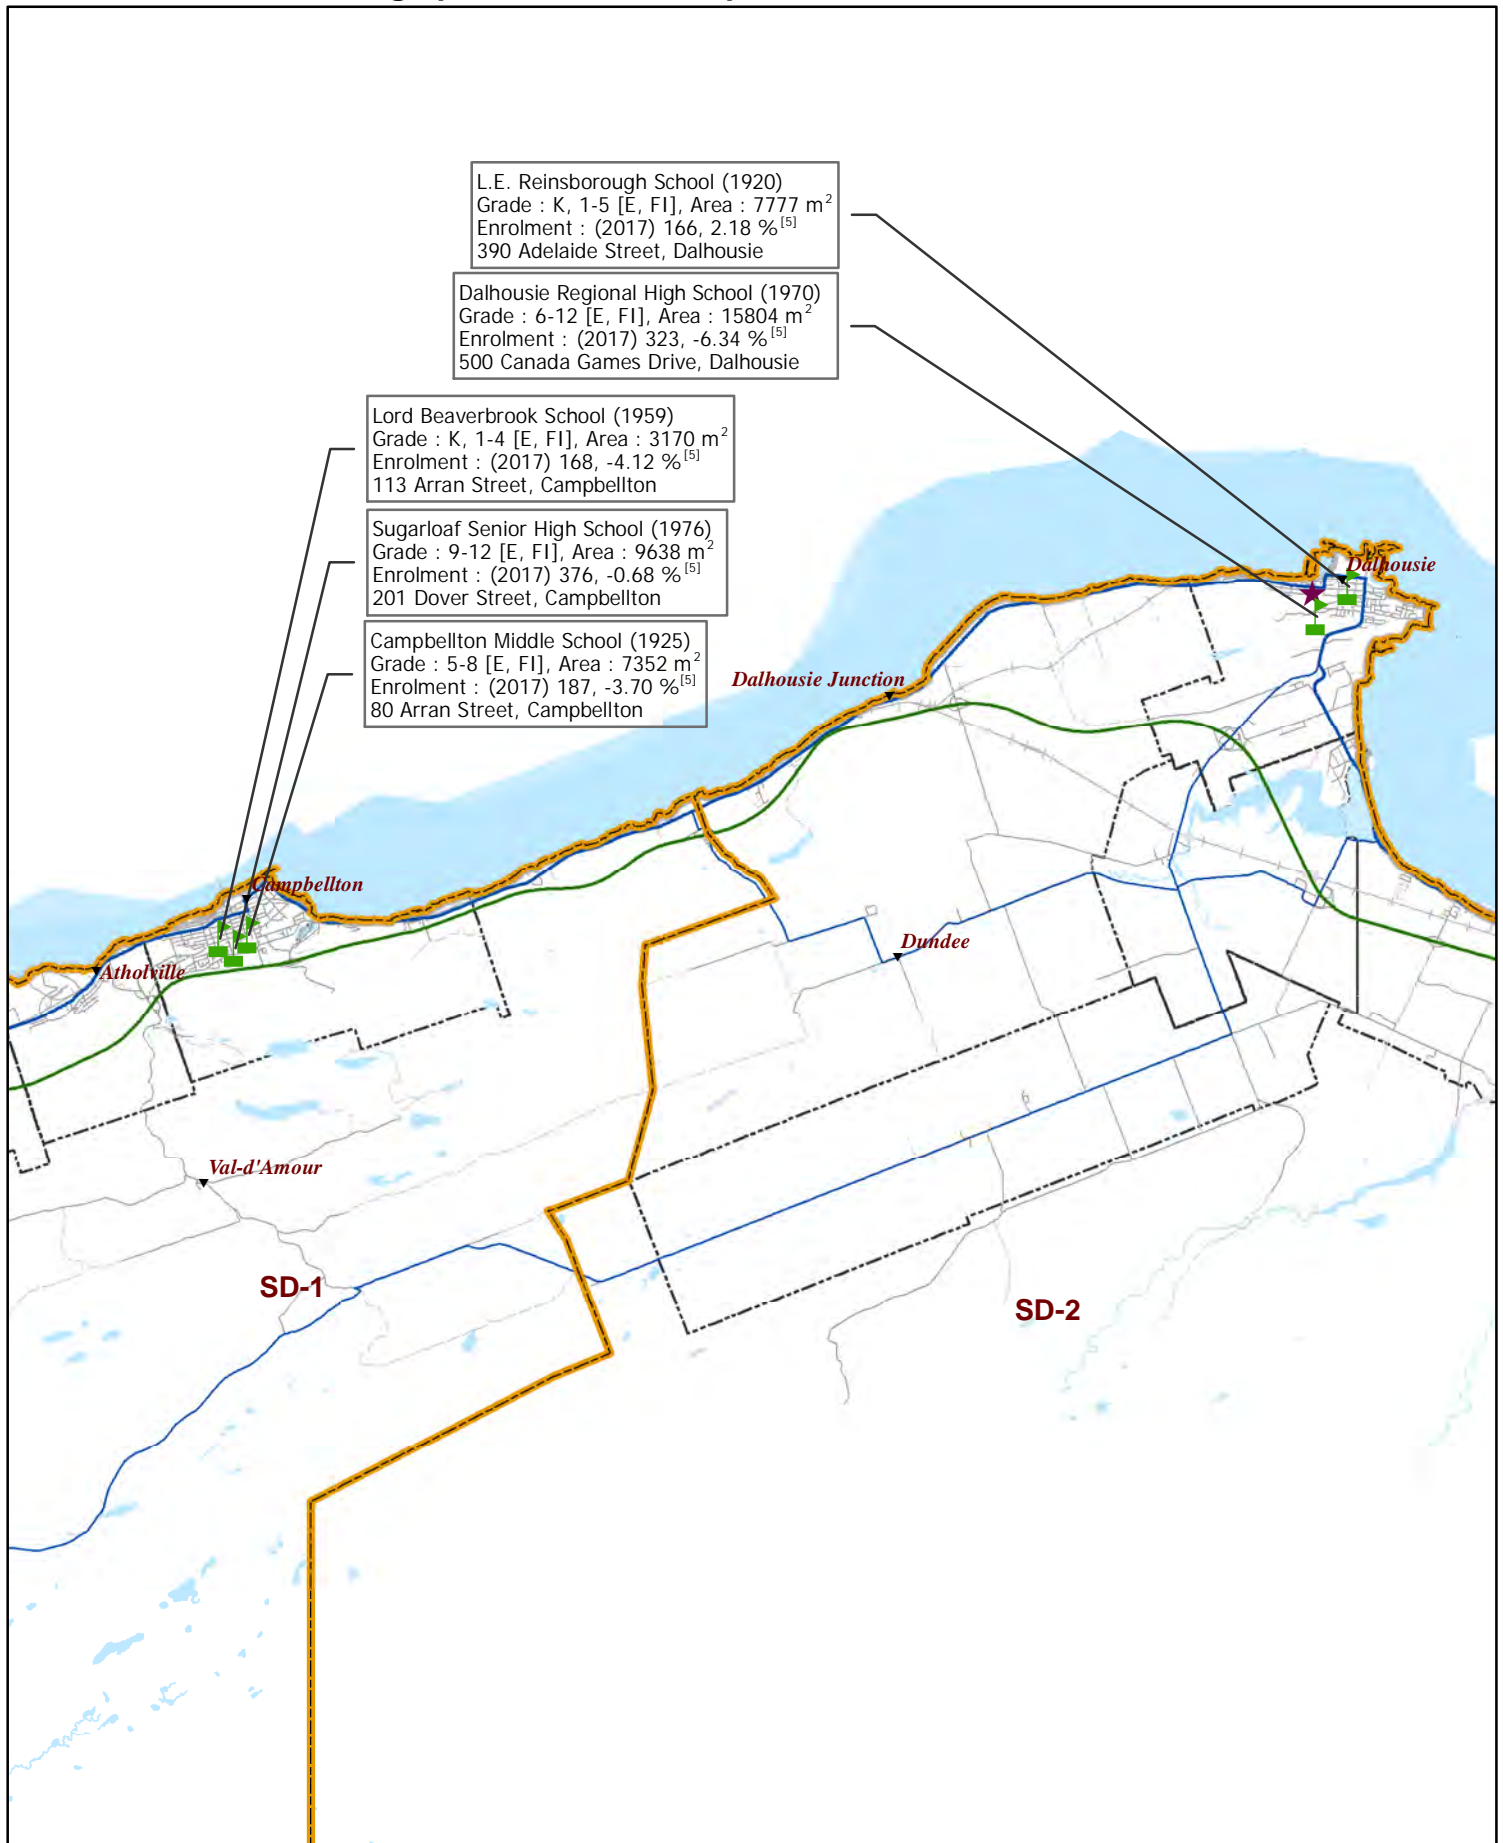

Legend

-  School
-  Subdistrict
-  School District
-  Office Site

Anglophone North - Campbellton and Dalhousie Area

Legend

-  School
-  Office Site
-  Subdistrict
-  School District

Anglophone North - Subdistrict 2